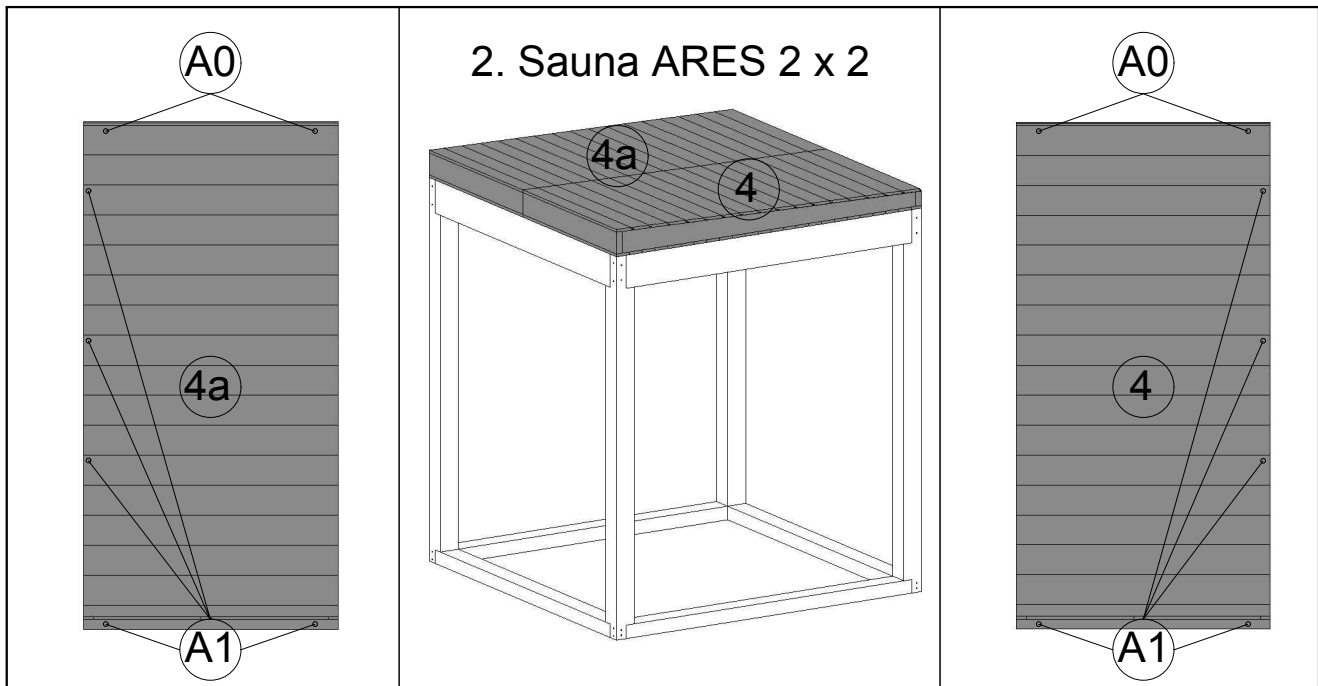

Sauna ARES 2-4 posti

2,29 x 2,29 x h 2,72 m

www.bsvillage.com

1. SAUNA ARES 2 X 2

No.		Detail	Pcs		
				2	
				2	
				4	
				2	
				2	
				1	
				1	
				4	
				1	
				2	
			-	4	
				16	
			a	16	outside and inside

No.	Detail	Pcs	
A0		28	
A1		8	
A2		—	
A3		—	
A4		24	
A5		90	
A6		—	
A7		—	
A8		315	
A9		—	
A10		—	
A11		16	
A12		—	
A13		—	
A14		—	
A15		—	
A16		20	
A17		1 pack	
A18		1 pack	
A19		—	
A20		1 pack	

4. SAUNA ARES 2 x 2

No.	Detail	Pcs	
S1		—	
S2		—	
S3		—	
S4		—	
S5		—	
S6		—	
S7		2	
S8		3	
T1		—	
T2		1	
T3		—	
T4		1	
T5		1	
T6		1	
T7		—	

Sauna ARES Fondamenta

1. Sauna ARES 2 x 2

3. SaunaARES 2 x 2

Right view (R)

Front view (F)

Left view (L)

Back view (B)

4. Sauna ARES 2 x 2

5. Sauna ARES 2 x 2

1

2

5

3