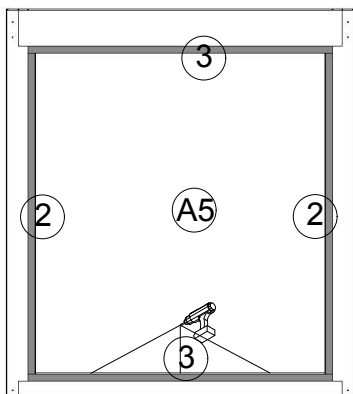

Sauna ARES 2-4 posti

2,29 x 2,29 x h 2,72 m

www.bsvillage.com

1. SAUNA ARES 2 X 2

No.		Detail	Pcs		
				2	
				2	
				4	
				2	
				2	
				1	
				1	
				4	
				1	
				2	
			-	4	
				16	
			a	16	outside and inside

No.	Detail	Pcs	
A0		28	
A1		8	
A2		—	
A3		—	
A4		24	
A5		90	
A6		—	
A7		—	
A8		315	
A9		—	
A10		—	
A11		16	
A12		—	
A13		—	
A14		—	
A15		—	
A16		20	
A17		1 pack	
A18		1 pack	
A19		—	
A20		1 pack	

4. SAUNA ARES 2 x 2

No.	Detail	Pcs	
S1		—	
S2		—	
S3		—	
S4		—	
S5		—	
S6		—	
S7		2	
S8		3	
T1		—	
T2		1	
T3		—	
T4		1	
T5		1	
T6		1	
T7		—	

Sauna ARES Fondamenta

1. Sauna ARES 2 x 2

3. SaunaARES 2 x 2

Right view (R)

Front view (F)

Left view (L)

Back view (B)

4. Sauna ARES 2 x 2

5. Sauna ARES 2 x 2

1

2

5

3