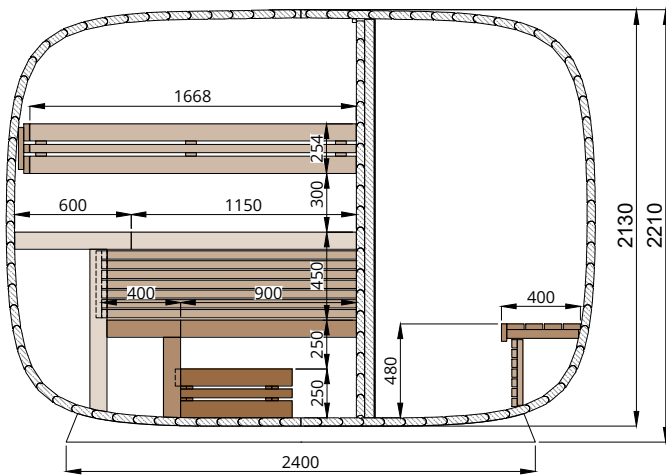

Round Cube DOUBLE 2.4

Scale 1:40

Bottom view

Front view

Back view