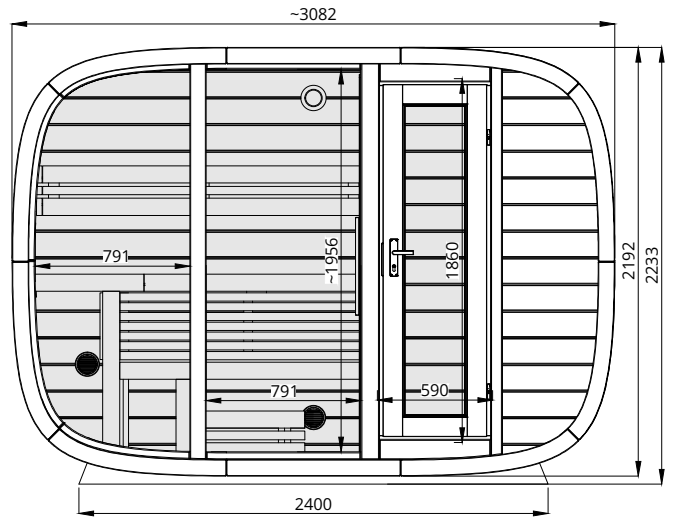

Round Cube DOUBLE 2.4

Scale 1:40

Bottom view

Front view

Back view