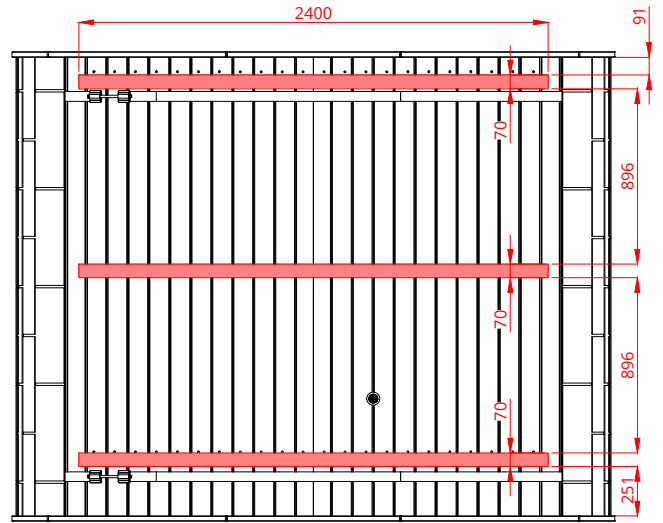

Round Cube DOUBLE 2.4

Scale 1:40

Bottom view

Front view

Back view