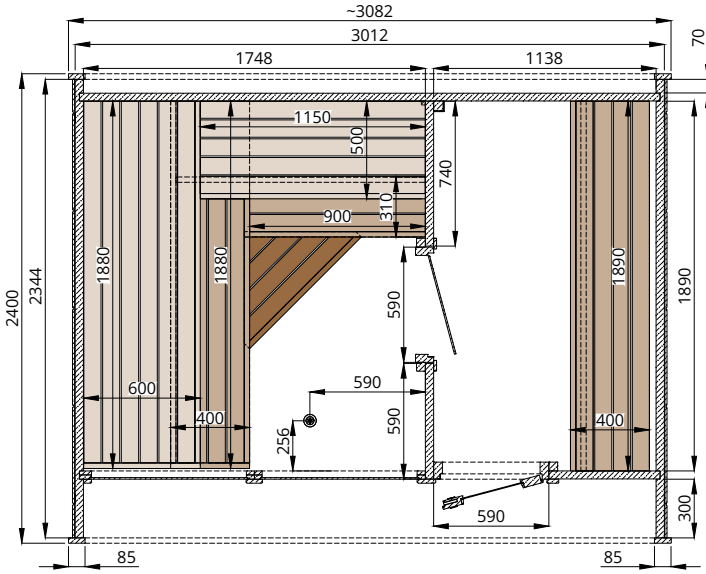

Round Cube DOUBLE 2.4

Scale 1:40

Bottom view

Front view

Back view