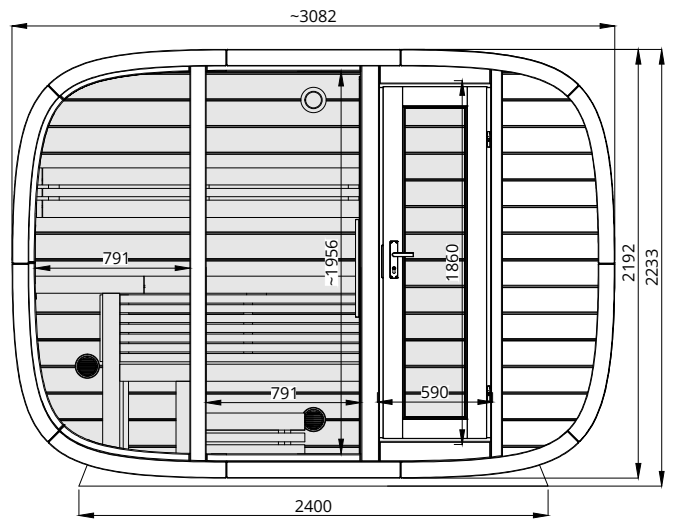

Round Cube DOUBLE2.6

Scale 1:40

Bottom view

Front view

Back view