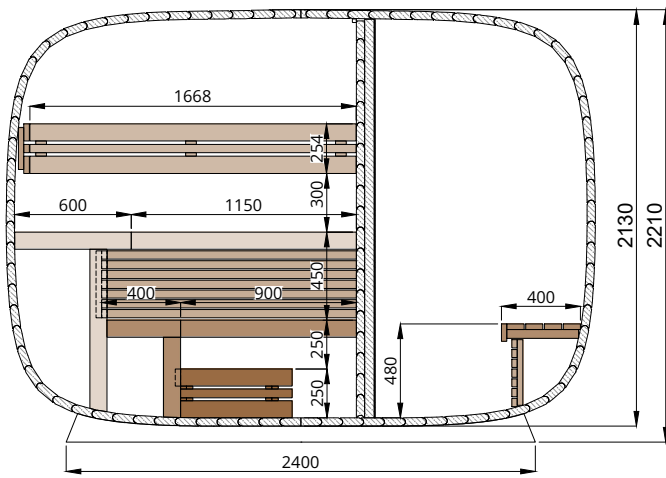

Round Cube DOUBLE2.6

Scale 1:40

Bottom view

Front view

Back view