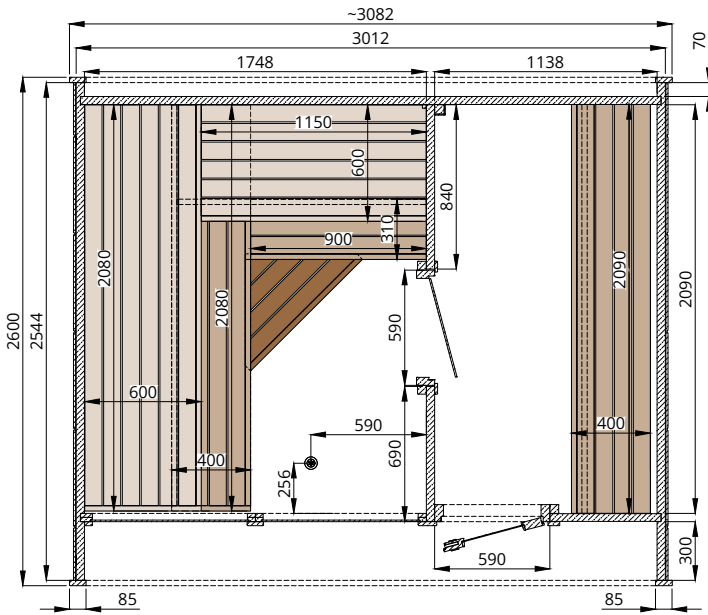

Round Cube DOUBLE2.6

Scale 1:40

Bottom view

Front view

Back view