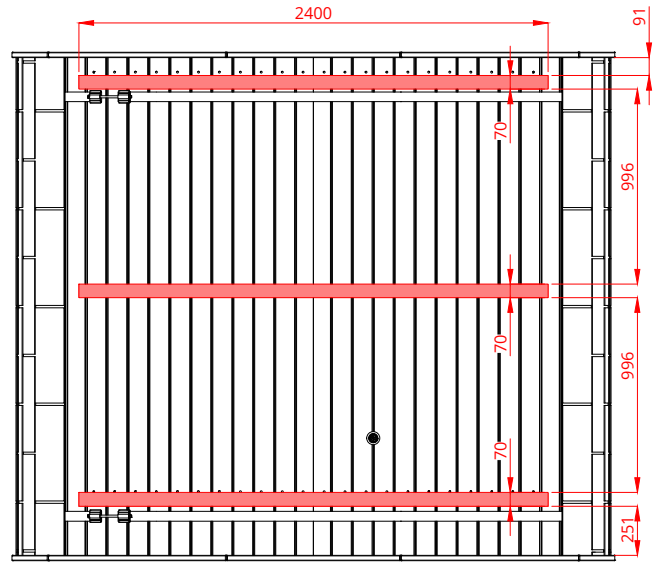

Round Cube DOUBLE2.6

Scale 1:40

Bottom view

Front view

Back view