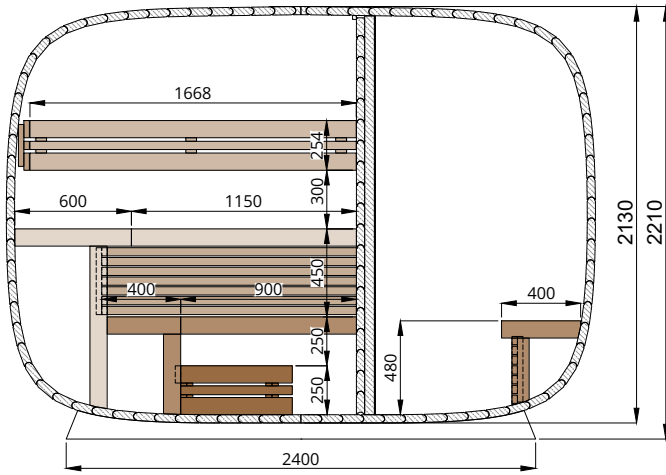

Round Cube DOUBLE MIRROR 2.4

Scale 1:40

Bottom view

Front view

Back view