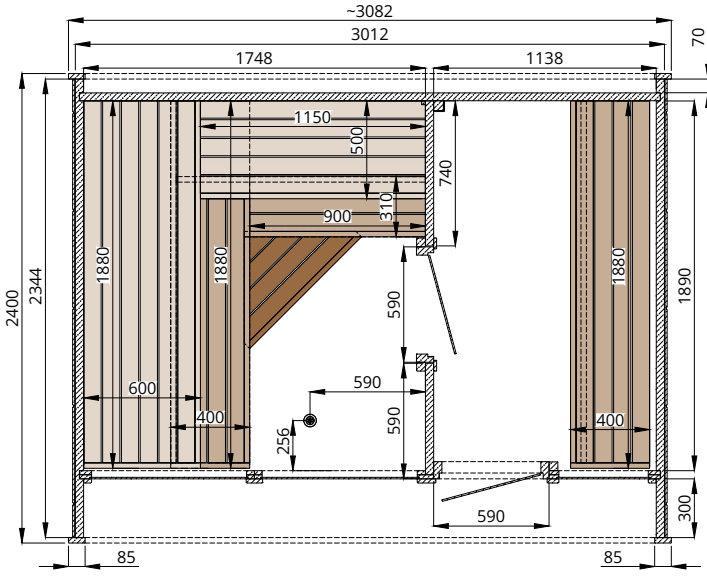

Round Cube DOUBLE MIRROR 2.4

Scale 1:40

Bottom view

Front view

Back view