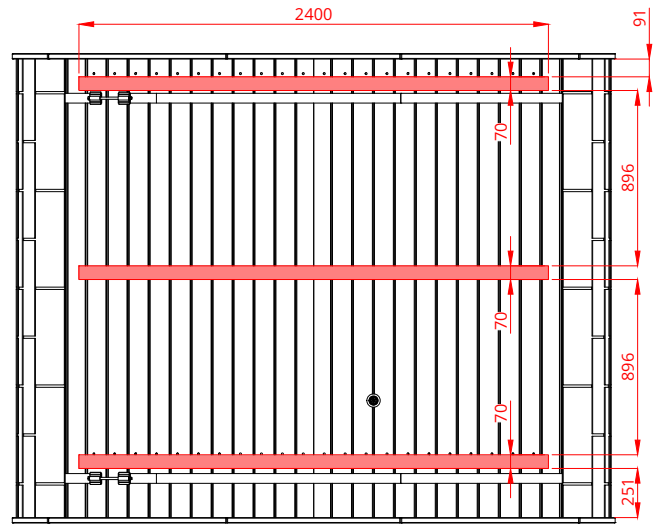

Round Cube DOUBLE MIRROR 2.4

Scale 1:40

Bottom view

Front view

Back view