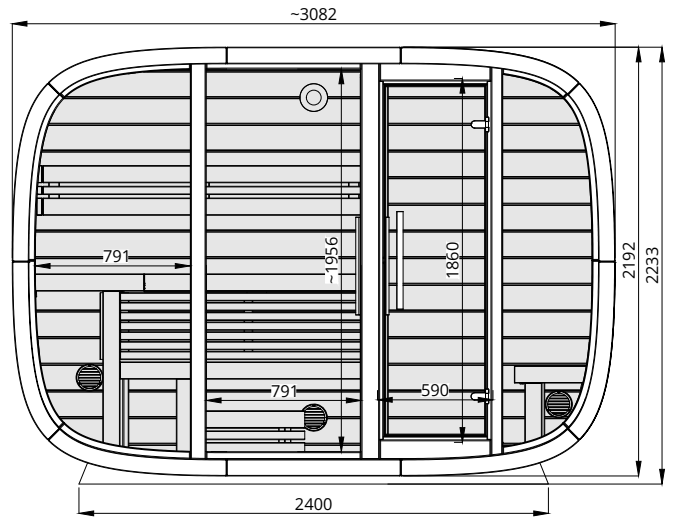

Round Cube DOUBLE MIRROR 2.4

Scale 1:40

Bottom view

Front view

Back view