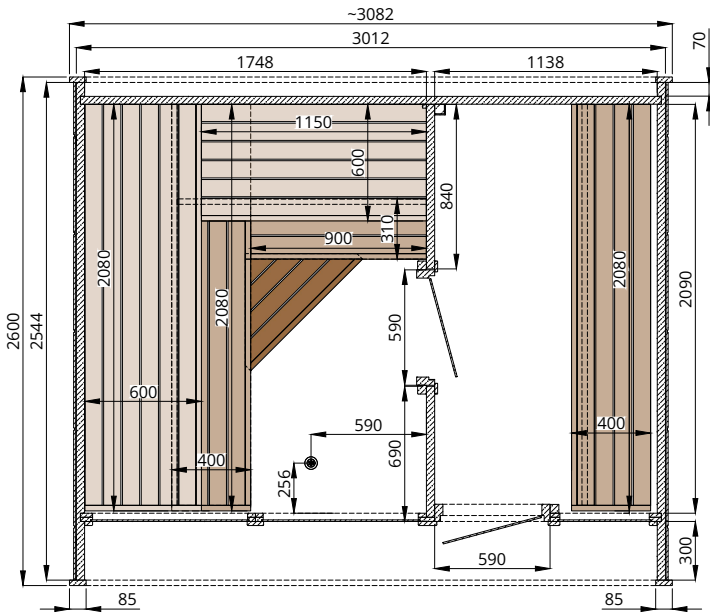

Round Cube DOUBLE MIRROR 2.6

Scale 1:40

Bottom view

Front view

Back view