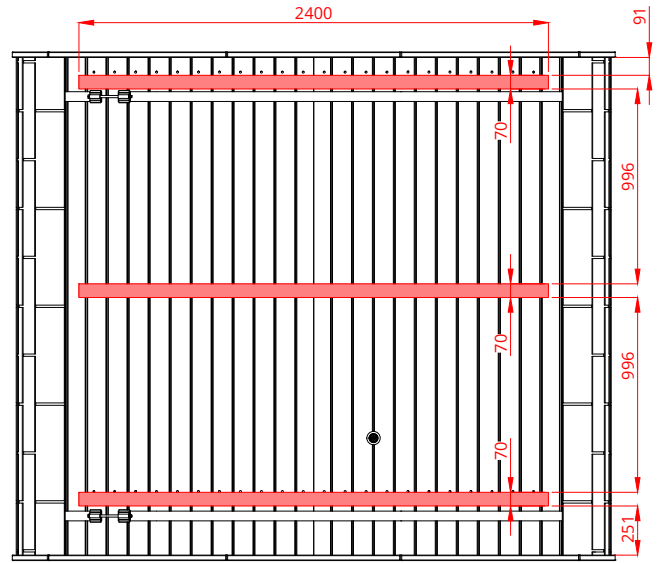

Round Cube DOUBLE MIRROR 2.6

Scale 1:40

Bottom view

Front view

Back view