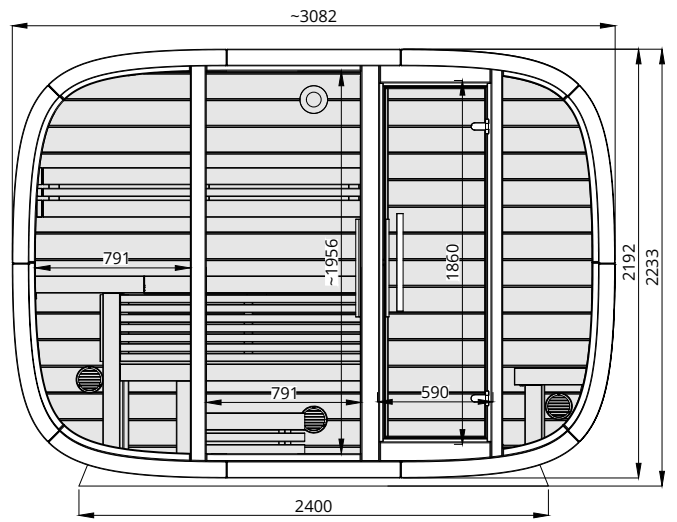

Round Cube DOUBLE MIRROR 2.6

Scale 1:40

Bottom view

Front view

Back view