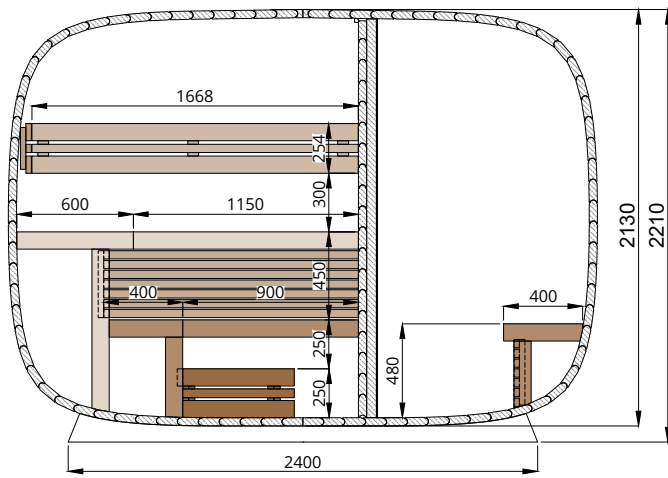

Round Cube DOUBLE MIRROR 2.6

Scale 1:40

Bottom view

Front view

Back view